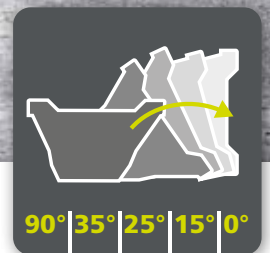

Perfect illumination at five positions!

■ Made
■ in
■ Germany